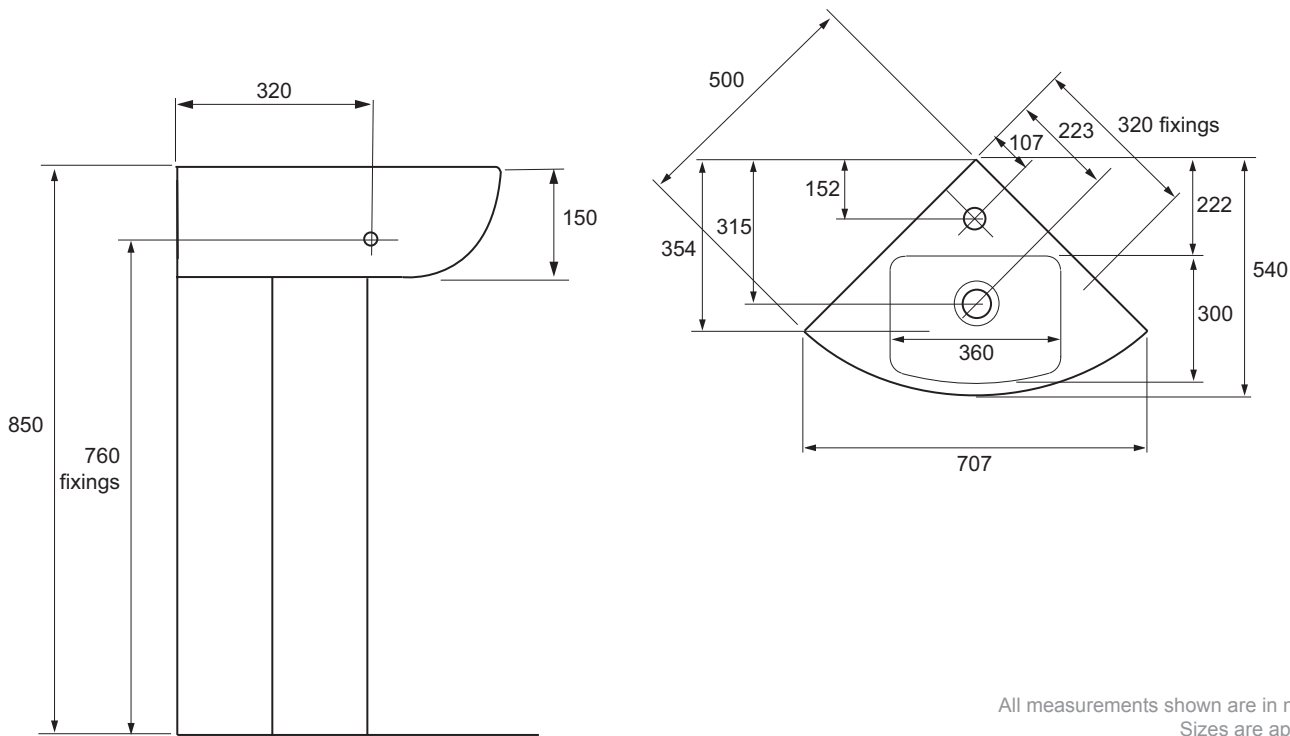

Reach corner 500 mm washbasin

Corner washbasin with a single tap hole suitable for monobloc mixer taps; space saving corner installation; can be mounted on a pedestal; ample bowl size with wide ledges for additional storage; self-supporting wall mounting with fixings included.

Product	18582W-00 Reach corner washbasin, 1 tap hole, 500 mm x 500 mm
Colours/finishes	White (-00)
Material	Vitreous China
Weight (kg)	14 - Basin 11 - Pedestal
Fixings	Fixings included
Complimentary items	18565W-00 Pedestal
Design linked items	Reach sanitaryware and furniture
Recommended brassware	Panache, Oblo and Singulier ranges

To order, please use the product code and add the colour/finish reference, eg. -00 for white.

All measurements shown are in millimetres. Sizes are approximate.

P5953